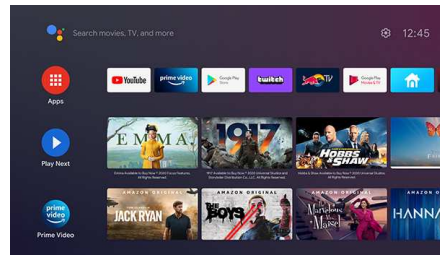

Audio jack

Connect any headphones or external powered speakers with the built-in 3.5 jack.

Booming Sound

Booming 2x15watts with Surround and bass boost for maximum power for a deep movie and music immersion.

Built-in Android TV

Get the full Android TV experience thanks to the built-in Android TV dongle. All your favorite apps are there, Google Cast and more!

Built-in Media Player

Pop your essentials in your hand with the integrated Media Player: Browse, watch all your videos, listen to your music or share your latest holidays pictures.