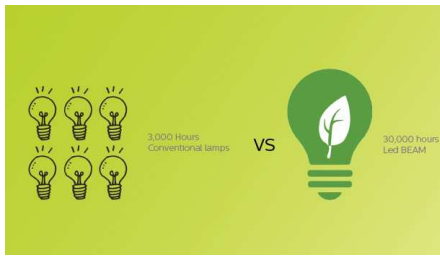

Highlights

Advanced LED Light Source

The powerful LED light source displays rich, vivid colors and will last up to 30,000 hours. You won't need to replace it, it lasts 20 years if used 4h per day! In addition, the power consumption is far lower than a regular lamp based projector: a bigger screen, an immersive experience with an eco friendly device!