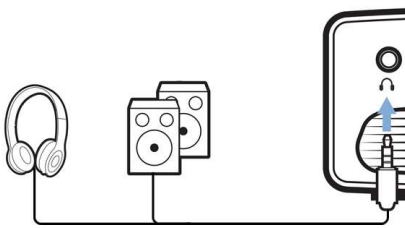

Audio jack

Connect any headphones or external powered speakers with the built-in 3.5 jack.